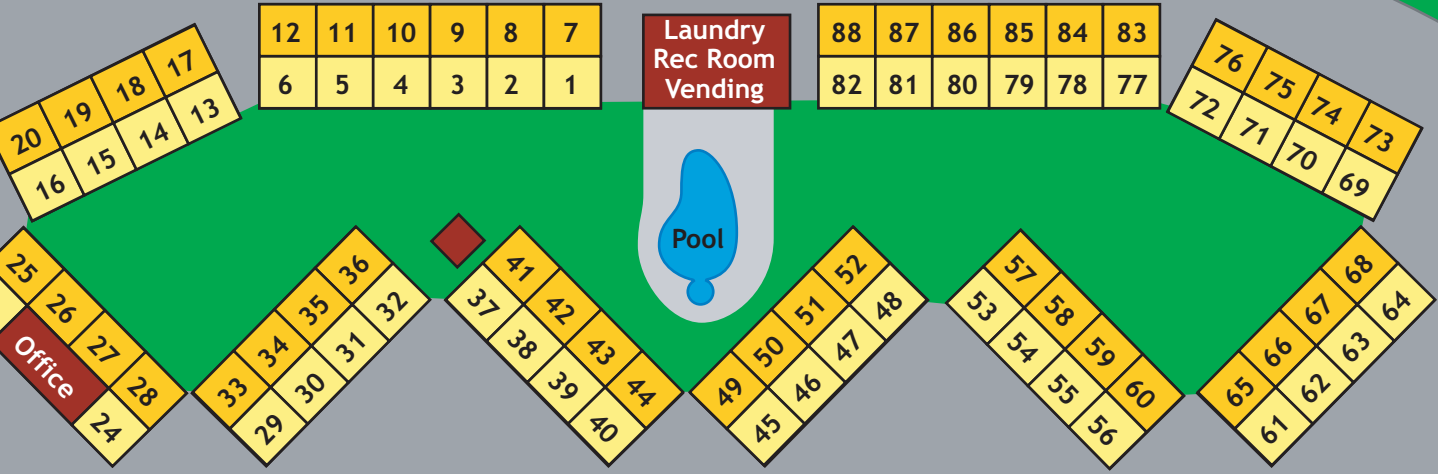

# Towne and Country Suites

-  Upper Floor
-  Lower Floor

Fort Dent Park

River

Trash

Laundry  
Rec Room  
Vending

Pool

Espresso Stand

Pond

Putting Green

Interurban Avenue